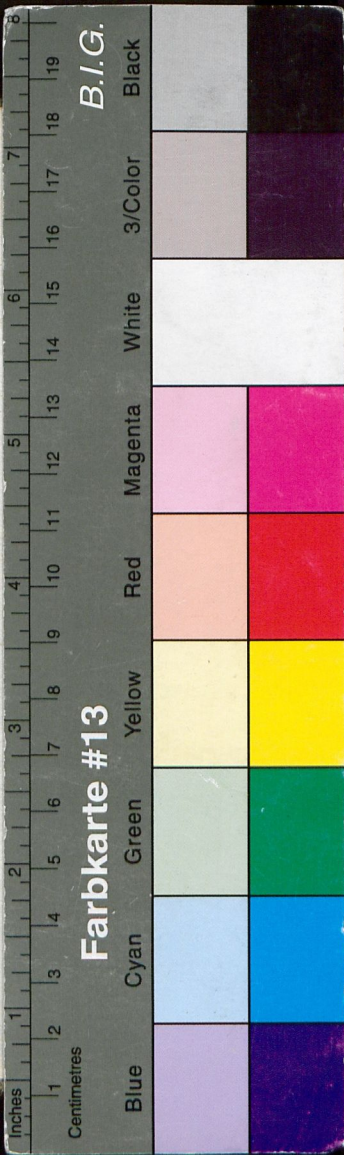

Faint, illegible text at the top of the page, possibly bleed-through from the reverse side.

Second block of faint, illegible text, also appearing to be bleed-through.

Xa 4075

ULB Halle

3

002 716 755

VD 78

Mc